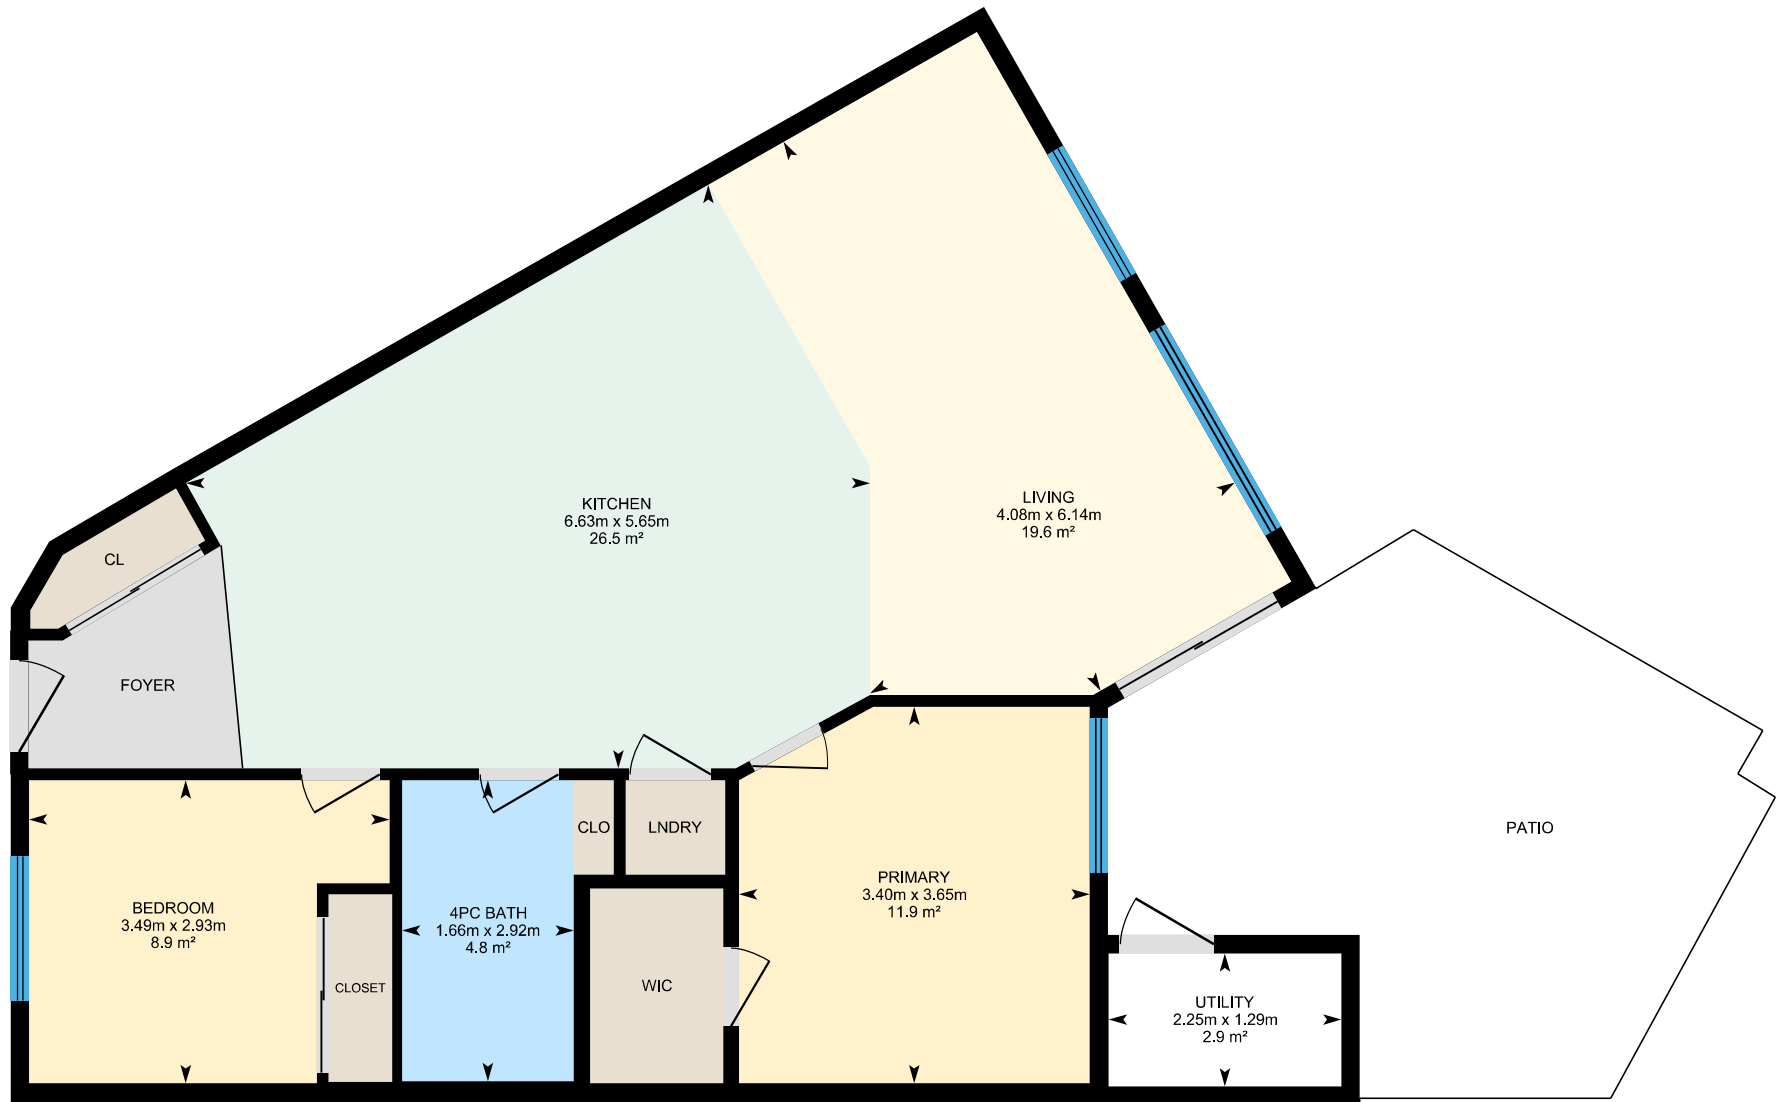

219-10147 112 St NW, Edmonton, AB

Main Floor Interior Area 83.87 m²
Excluded Area 2.91 m²

PREPARED: 2024/07/30

White regions are excluded from total floor area in iGUIDE floor plans. All room dimensions and floor areas must be considered approximate and are subject to independent verification.